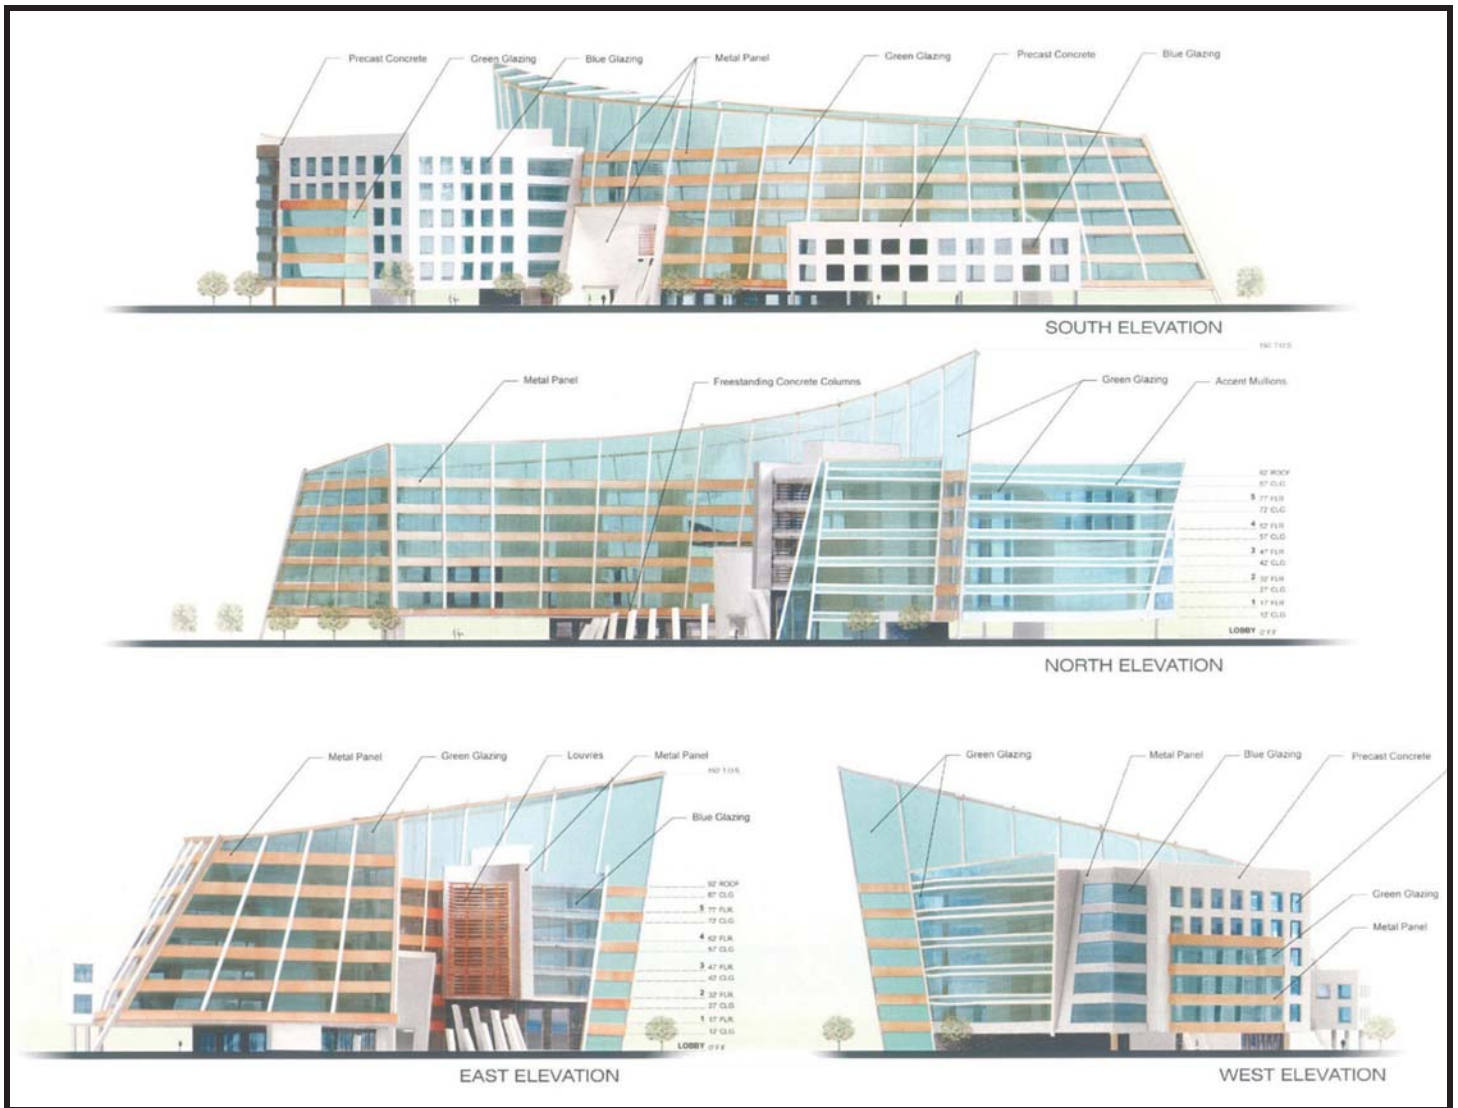

RENAISSANCE PACIFIC PROPERTIES

OFFICE DEVELOPMENT SANTA ANA, CALIFORNIA

RENAISSANCE PACIFIC PROPERTIES LLC
 SUITE 550 * 4675 MACARTHUR COURT * NEWPORT BEACH * CALIFORNIA 92660
 TELEPHONE - 714-658-6299 FAX - 949-514-1878